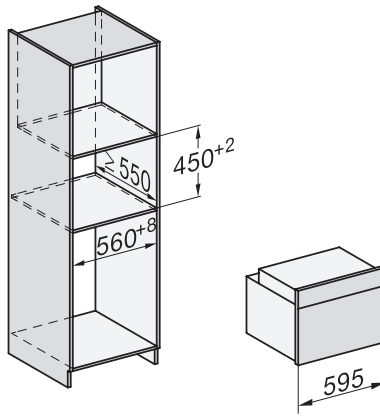

H 7840 BPX

Four compact sans poignée
design facile à combiner avec thermosonde et BrillantLight.

side view H7000 M, installation drawings

built-in H7000 M, installation drawing

built-in H7000 M build-under, installation drawing