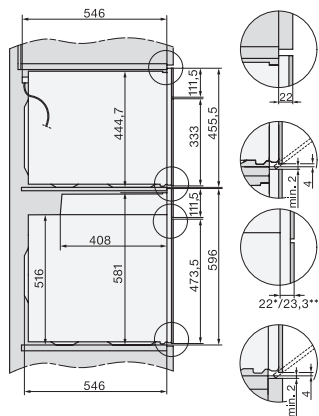

H 7464 BPX

Four sans poignée

design facile à combiner avec thermosonde et éclairage LED.

installation H7000 XL, installation drawing

side view H7000 XL, installation drawings

built-in H7000 XL, installation drawing

Installation H7000 XL underframe, installation drawings

Installation H7000 BM XL, installation drawings

side view H7000 XL build-under, installation drawing

side view Kombi BM XL, installation drawings

Installation Kombi BM XL, installation drawings