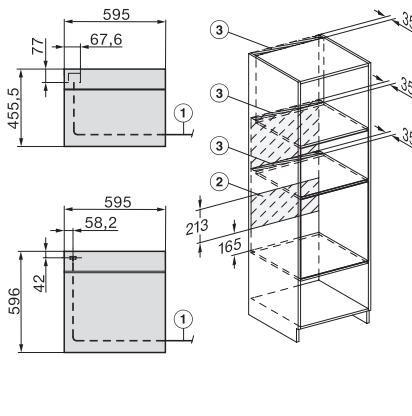

H 7464 BPX

Four sans poignée

design facile à combiner avec thermosonde et éclairage LED.

installation H7000 XL, installation drawing

side view H7000 XL, installation drawings

built-in H7000 XL, installation drawing

Installation H7000 XL underframe, installation drawings

Installation H7000 BM XL, installation drawings

side view H7000 XL build-under, installation drawing

side view Kombi BM XL, installation drawings

Installation Kombi BM XL, installation drawings