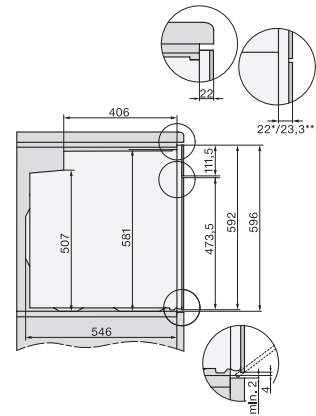

H 7464 BPX

Four sans poignée

design facile à combiner avec thermosonde et éclairage LED.

installation H7000 XL, installation drawing

side view H7000 XL, installation drawings

built-in H7000 XL, installation drawing

Installation H7000 XL underframe, installation drawings

Installation H7000 BM XL, installation drawings

side view H7000 XL build-under, installation drawing

side view Kombi BM XL, installation drawings

Installation Kombi BM XL, installation drawings