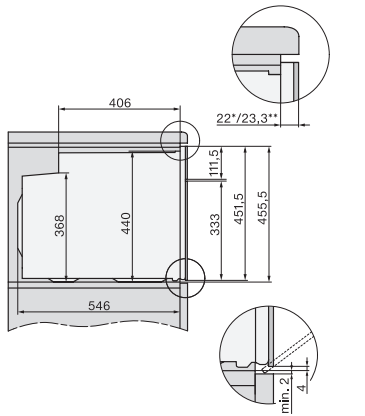

H 7440 BPX

Four compact sans poignée
design facile à combiner avec éclairage LED et pyrolyse.

side view H7000 M, installation drawings

built-in H7000 M, installation drawing

built-in H7000 M build-under, installation drawing

Installation H7000 M, installation drawing

side view H7000 M build-under, installation drawings