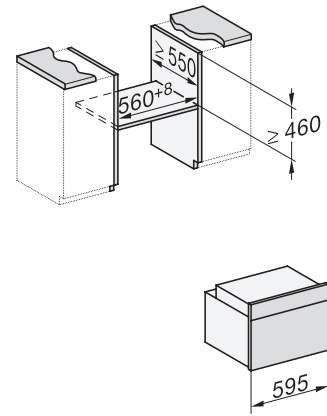

H 7440 BPX

Four compact sans poignée
design facile à combiner avec éclairage LED et pyrolyse.

side view H7000 M, installation drawings

built-in H7000 M, installation drawing

built-in H7000 M build-under, installation drawing

Installation H7000 M, installation drawing

side view H7000 M build-under, installation drawings