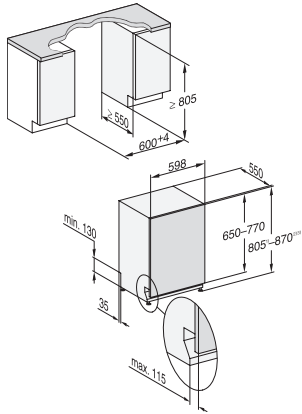

G7000, fully integrated dishwasher, 60cm (installation drawing)