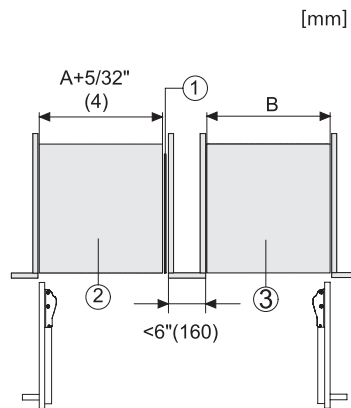

KF 2982 Vi
MasterCool FrenchDoor
Design haut de gamme et technologie de pointe en grand format.

Side-by-side, MasterCool, without partition wall, with heating mat (Sketch) (with footnote)

KF2982Vi, KF2981Vi, installation, MasterCool, installation drawings

KF2901Vi/SF, KF2911Vi/SF, KF2801Vi/SF, KF2811Vi/SF, KF2981Vi/SF, sideview, MasterCool, installation drawings

Side-by-Side, MasterCool, footnote, installation drawings

KFP3635ed/cs, KFP3634ed/cs R, KFP3634ed/cs L, KFP3634ed/cs, Front panel, Front dimensions, MasterCool, sketch