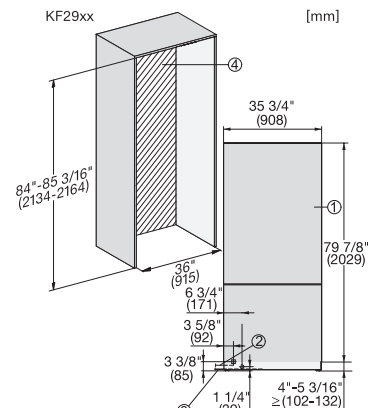

KF 2982 Vi
MasterCool FrenchDoor
Design haut de gamme et technologie de pointe en grand format.

Side-by-side, MasterCool, without partition wall, with heating mat (Sketch) (with footnote)

KF2982Vi, KF2981Vi, installation, MasterCool, installation drawings

KF2901Vi/SF, KF2911Vi/SF, KF2801Vi/SF, KF2811Vi/SF, KF2981Vi/SF, sideview, MasterCool, installation drawings

Side-by-Side, MasterCool, footnote, installation drawings

KFP3635ed/cs, KFP3634ed/cs R, KFP3634ed/cs L, KFP3634ed/cs, Front panel, Front dimensions, MasterCool, sketch