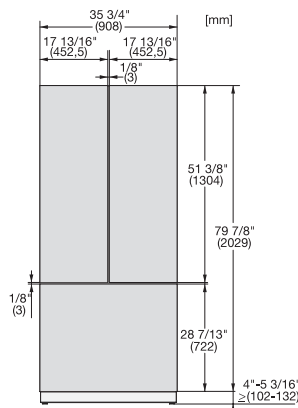

KF 2982 Vi
MasterCool FrenchDoor
Design haut de gamme et technologie de pointe en grand format.

Side-by-side, MasterCool, without partition wall, with heating mat (Sketch) (with footnote)

KF2982Vi, KF2981Vi, installation, MasterCool, installation drawings

KF2901Vi/SF, KF2911Vi/SF, KF2801Vi/SF, KF2811Vi/SF, KF2981Vi/SF, sideview, MasterCool, installation drawings

Side-by-Side, MasterCool, footnote, installation drawings

KFP3635ed/cs, KFP3634ed/cs R, KFP3634ed/cs L, KFP3634ed/cs, Front panel, Front dimensions, MasterCool, sketch