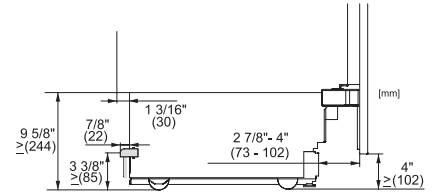

KF 2982 Vi
MasterCool FrenchDoor
Design haut de gamme et technologie de pointe en grand format.

Side-by-side, MasterCool, without partition wall, with heating mat (Sketch) (with footnote)

KF2982Vi, KF2981Vi, installation, MasterCool, installation drawings