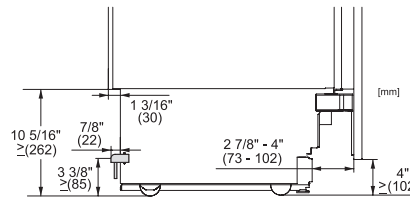

K 2802 Vi
Réfrigérateur MasterCool
Design haut de gamme et technologie de pointe en grand format.

Opening angle 90°/115°, right side stop, MasterCool (Sketch) *footnote

Side-by-side, MasterCool, without partition wall, with heating mat (Sketch) (with footnote)

K2801Vi, K2811Vi, K2802Vi, K2812Vi, inner space, MasterCool, installation drawings

KFP3005ed/cs, KFP3004ed/cs, Front panel, Front dimensions, MasterCool II, installation drawings

Sideview, MasterCool, Sketch