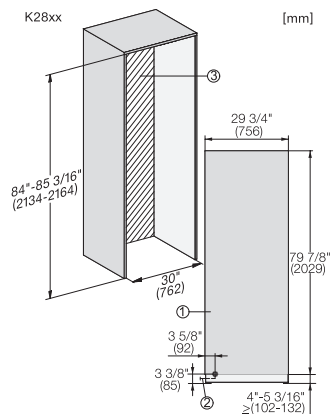

K 2802 Vi
Réfrigérateur MasterCool
Design haut de gamme et technologie de pointe en grand format.

Opening angle 90°/115°, right side stop, MasterCool (Sketch) *footnote

Side-by-side, MasterCool, without partition wall, with heating mat (Sketch) (with footnote)

K2801Vi, K2811Vi, K2802Vi, K2812Vi, inner space, MasterCool, installation drawings

KFP3005ed/cs, KFP3004ed/cs, Front panel, Front dimensions, MasterCool II, installation drawings

Sideview, MasterCool, Sketch

Example for dimensioning Side-by-side-Combination MasterCool (Sketch) (footnote) (only for EUROPE)

Side-by-Side, MasterCool, footnote, installation drawings

K2801Vi, K2811Vi, K2801SF, K2811SF, installation, MasterCool, *footnote, installation drawings

Example for dimensioning Side-by-side-Combination MasterCool (Sketch) (footnote) (only for EUROPE)