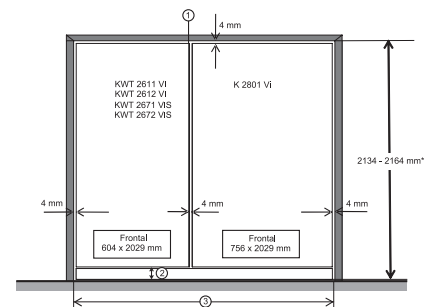

K2801Vi, K2811Vi, K2802Vi, K2812Vi, inner space, MasterCool, installation drawings

KFP3005ed/cs, KFP3004ed/cs, Front panel, Front dimensions, MasterCool II, installation drawings

Sideview, MasterCool, Sketch

Example for dimensioning Side-by-side-Combination MasterCool (Sketch) (footnote) (only for EUROPE)

Side-by-Side, MasterCool, footnote, installation drawings

K2801Vi, K2811Vi, K2801SF, K2811SF, installation, MasterCool, *footnote, installation drawings

Example for dimensioning Side-by-side-Combination MasterCool (Sketch) (footnote) (only for EUROPE)