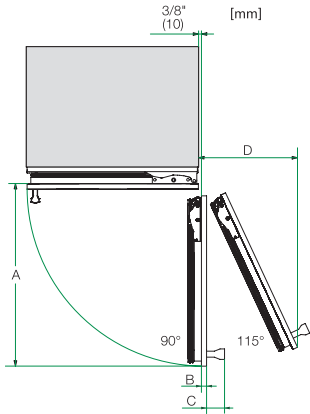

K 2802 Vi
Réfrigérateur MasterCool
Design haut de gamme et technologie de pointe en grand format.

Opening angle 90°/115°, right side stop, MasterCool (Sketch) *footnote

Side-by-side, MasterCool, without partition wall, with heating mat (Sketch) (with footnote)