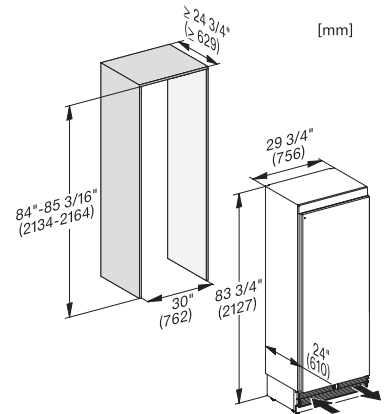

K 2802 Vi
Réfrigérateur MasterCool
Design haut de gamme et technologie de pointe en grand format.

Opening angle 90°/115°, right side stop, MasterCool (Sketch) *footnote

Side-by-side, MasterCool, without partition wall, with heating mat (Sketch) (with footnote)