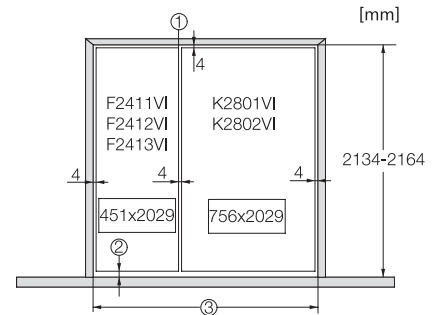

K 2802 Vi
Réfrigérateur MasterCool
Design haut de gamme et technologie de pointe en grand format.

Opening angle 90°/115°, right side stop, MasterCool (Sketch) *footnote

Side-by-side, MasterCool, without partition wall, with heating mat (Sketch) (with footnote)

K2801Vi, K2811Vi, K2802Vi, K2812Vi, inner space, MasterCool, installation drawings

KFP3005ed/cs, KFP3004ed/cs, Front panel, Front dimensions, MasterCool II, installation drawings

Sideview, MasterCool, Sketch