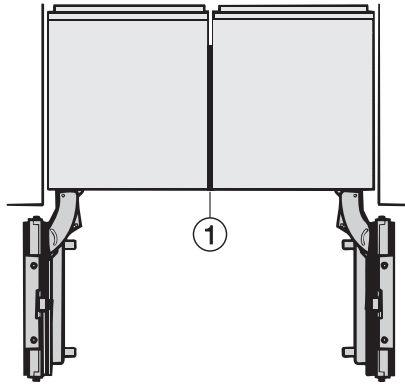

K 2802 Vi
Réfrigérateur MasterCool
Design haut de gamme et technologie de pointe en grand format.

Opening angle 90°/115°, right side stop, MasterCool (Sketch) *footnote

Side-by-side, MasterCool, without partition wall, with heating mat (Sketch) (with footnote)