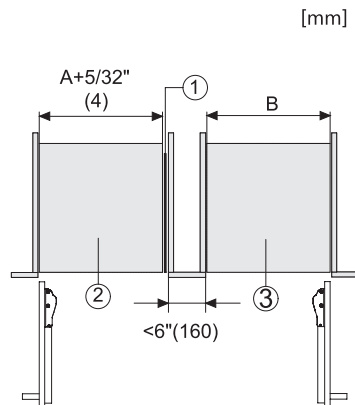

K 2802 Vi
Réfrigérateur MasterCool
Design haut de gamme et technologie de pointe en grand format.

Opening angle 90°/115°, right side stop, MasterCool (Sketch) *footnote

Side-by-side, MasterCool, without partition wall, with heating mat (Sketch) (with footnote)

K2801Vi, K2811Vi, K2802Vi, K2812Vi, inner space, MasterCool, installation drawings

KFP3005ed/cs, KFP3004ed/cs, Front panel, Front dimensions, MasterCool II, installation drawings

Sideview, MasterCool, Sketch

Example for dimensioning Side-by-side-Combination MasterCool (Sketch) (footnote) (only for EUROPE)

Side-by-Side, MasterCool, footnote, installation drawings

K2801Vi, K2811Vi, K2801SF, K2811SF, installation, MasterCool, *footnote, installation drawings

Example for dimensioning Side-by-side-Combination MasterCool (Sketch) (footnote) (only for EUROPE)